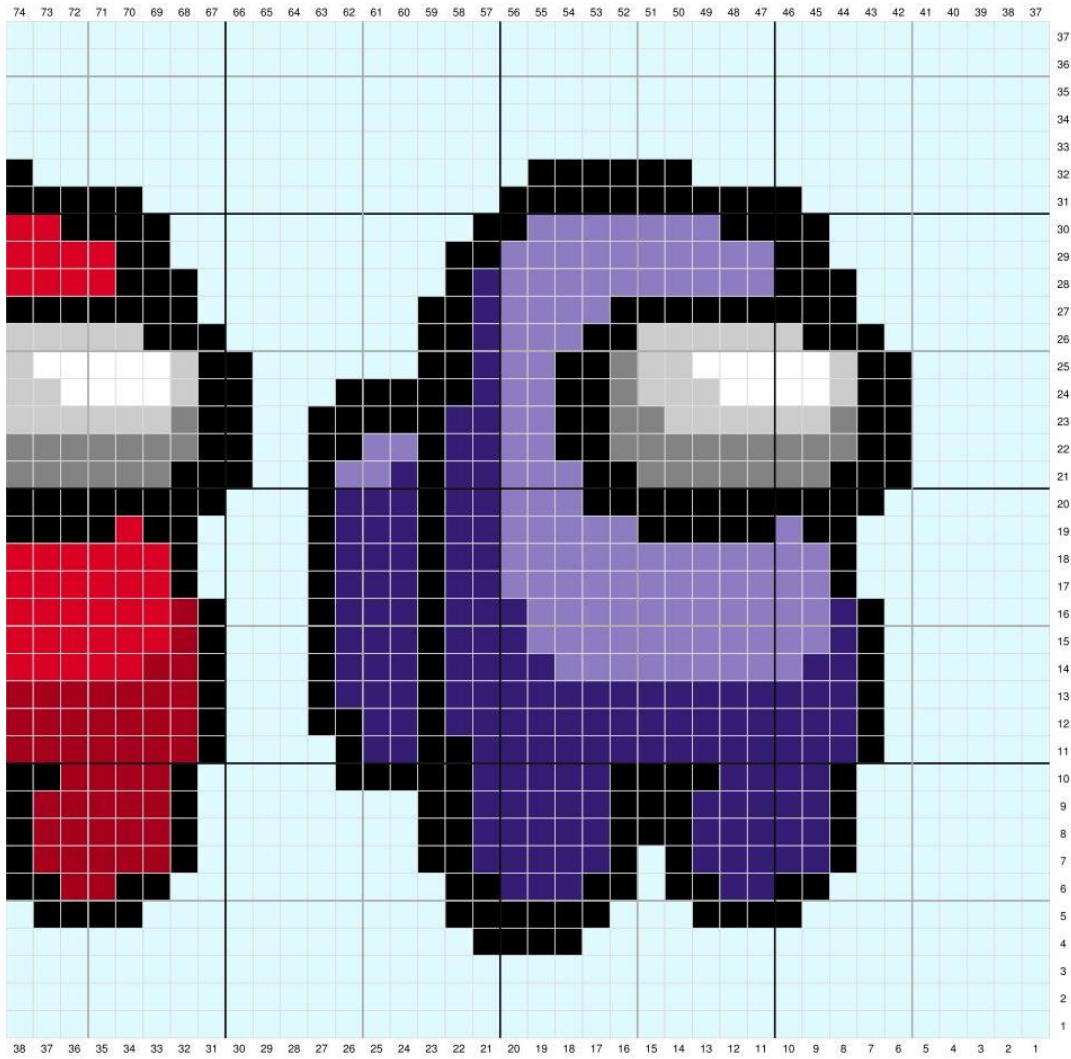

-  Light Blue
-  Black
-  Charcoal
-  Dark Teal
-  Teal
-  Red
-  Dark Red
-  White
-  Gray
-  Purple
-  Dark Purple

3 rows of overlap are given.