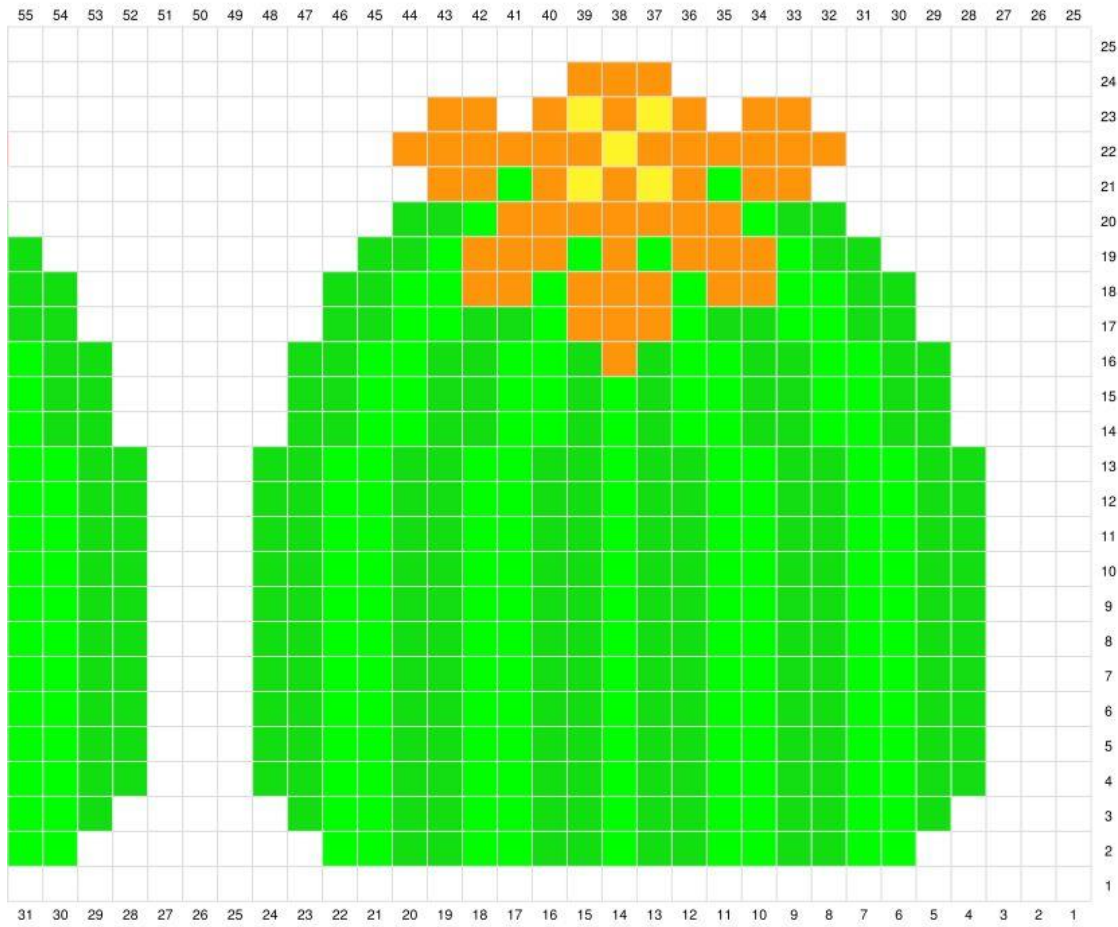

- White
- Green
- Light Green
- Orange
- Pink
- Red
- Yellow

3 Rows of overlap are given.

3 Rows of overlap are given.