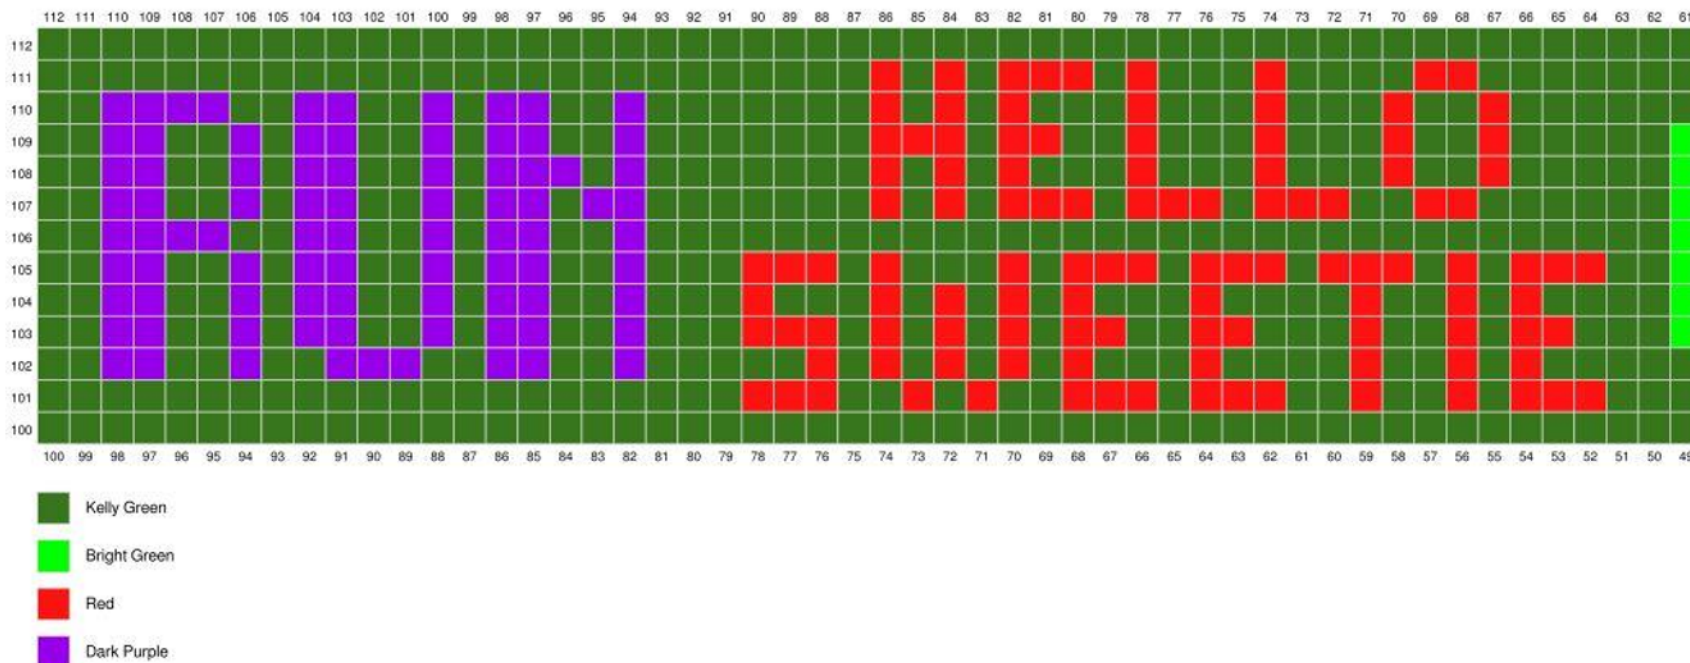

<https://swishandstitch.com>

3 rows of overlap are provided.

<https://swishandstitch.com>

3 rows of overlap are provided.