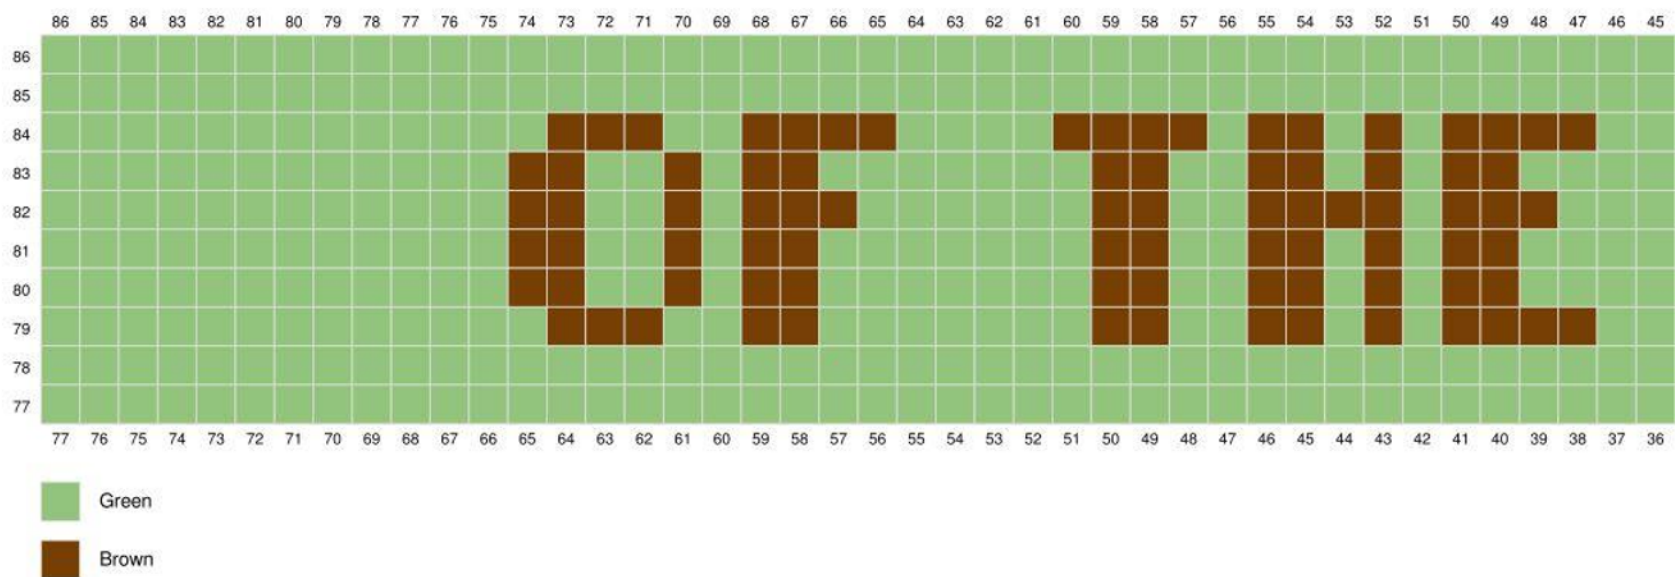

<https://swishandstitch.com>

3 Rows of overlap are given.

<https://swishandstitch.com>

3 Rows of overlap are given.